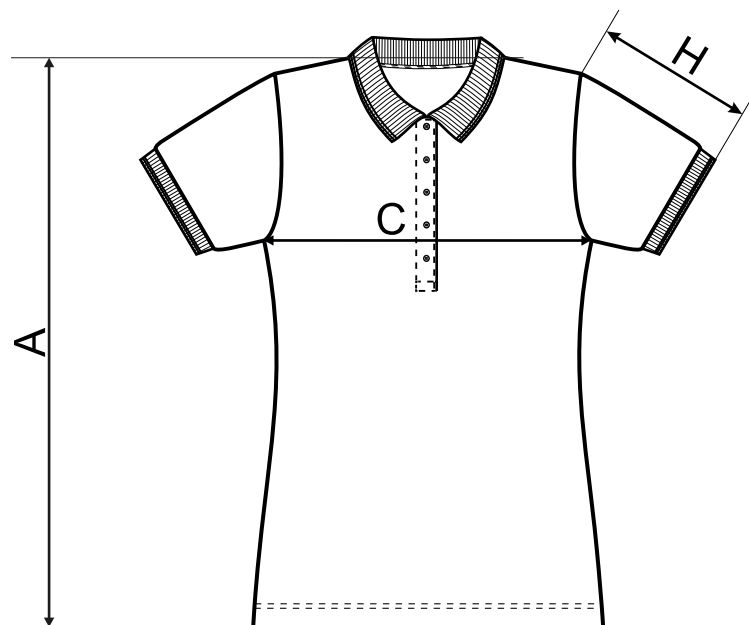

Pique Polo ♀ (damskie)

[cm] SIZE SPECIFICATION

size	XS	S	M	L	XL	2XL	3XL
A	63	65	67	69	71	73	75
C	38	42	46	50	55	61	67
H	15,5	16	16,5	17	17,5	18	18,5

All size specifications listed are in cm. Accepted tolerance of up to ± 5%.

Pique Polo ♂ (męskie)

[cm] SIZE SPECIFICATION

size	S	M	L	XL	2XL	3XL	4XL
A	69	73	77	80	82	83	84
C	48	52	55	58	61	65	69
H	18	22	24	26	28	28	28

All size specifications listed are in cm. Accepted tolerance of up to ± 5%.